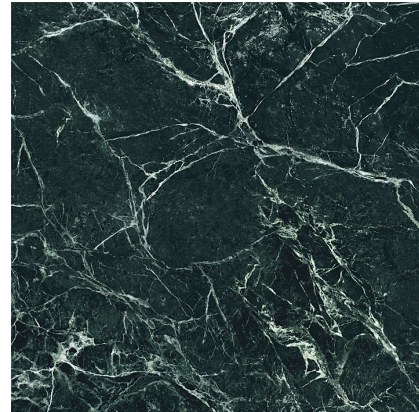

Model: ALPI VERDE POL.01 120X270(6)(A)

Codes: 100332384

DIMENSIONAL FEATURES

UNE-EN ISO 10545-2

Length and width deviation	Below 0.15%	+/-0.3%*
Side straightness deviation	Below 0.15%	+/-0.3%*
Squareness deviation	Below 0.15%	+/-0.3%*
Surface flatness deviation	Below 0.15%	+/-0.4%*